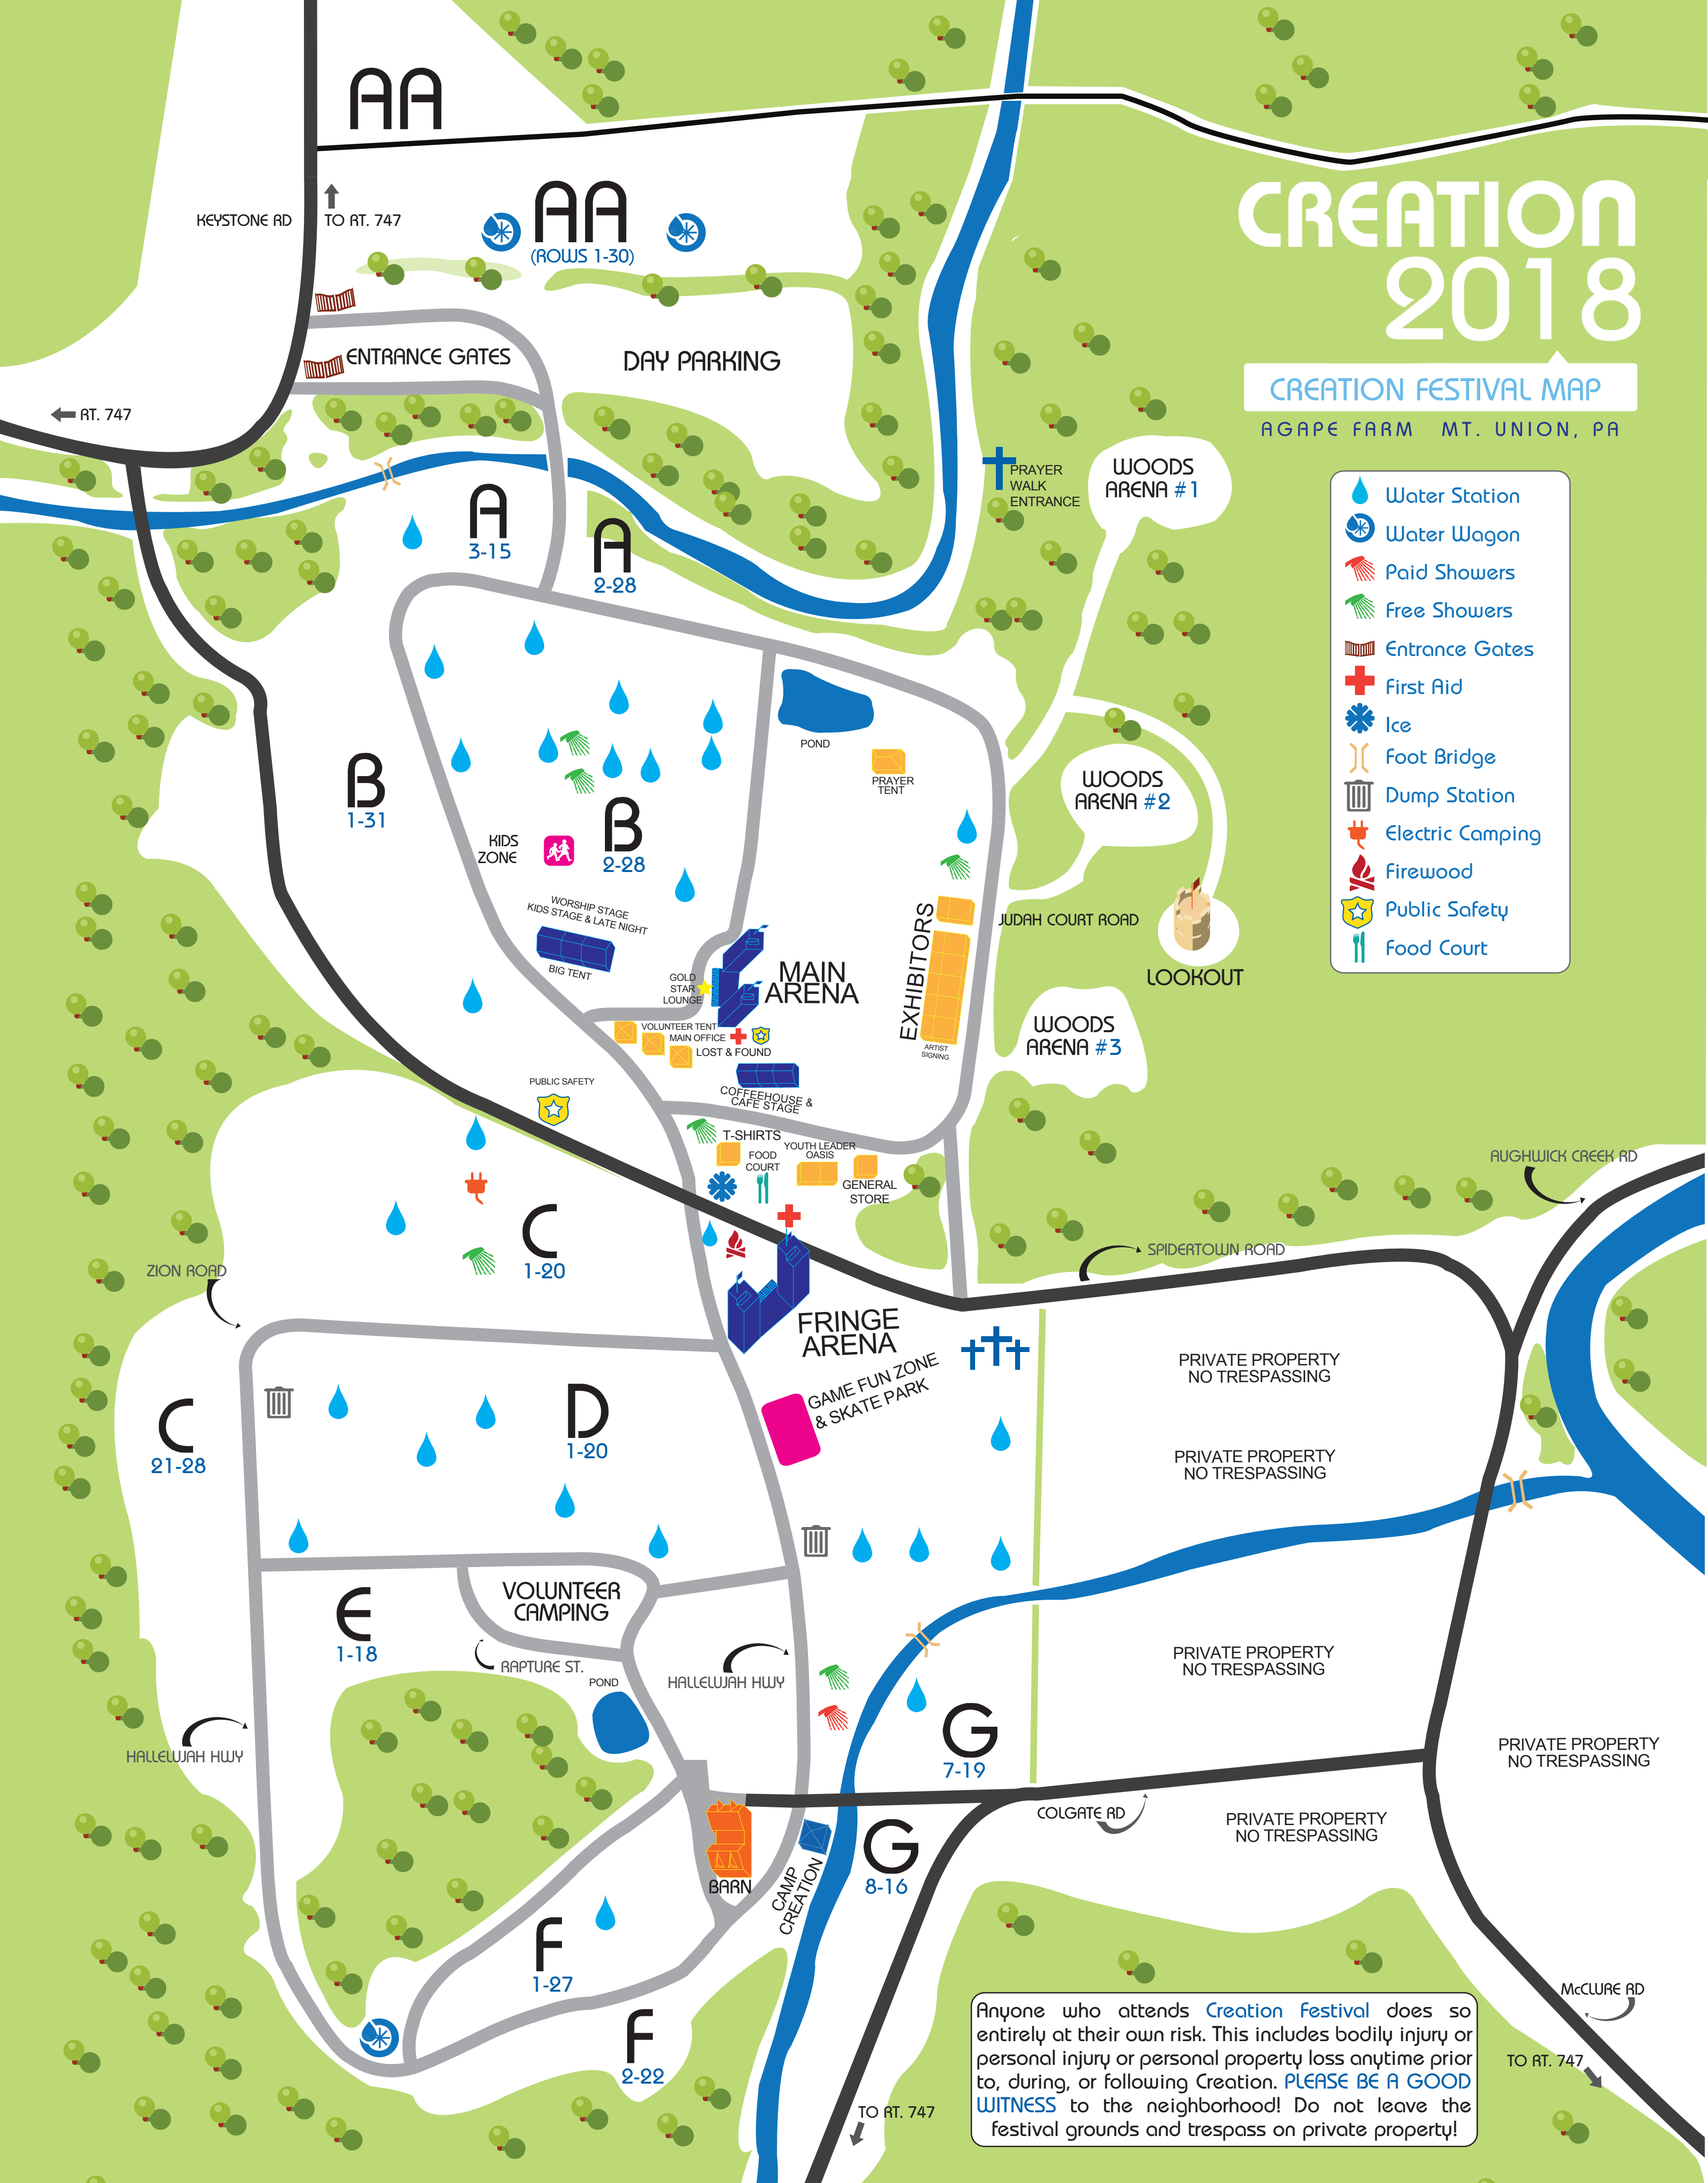

# CREATION 2018

## CREATION FESTIVAL MAP

AGAPE FARM MT. UNION, PA

-  Water Station
-  Water Wagon
-  Paid Showers
-  Free Showers
-  Entrance Gates
-  First Aid
-  Ice
-  Foot Bridge
-  Dump Station
-  Electric Camping
-  Firewood
-  Public Safety
-  Food Court

Anyone who attends Creation Festival does so entirely at their own risk. This includes bodily injury or personal injury or personal property loss anytime prior to, during, or following Creation. **PLEASE BE A GOOD WITNESS** to the neighborhood! Do not leave the festival grounds and trespass on private property!