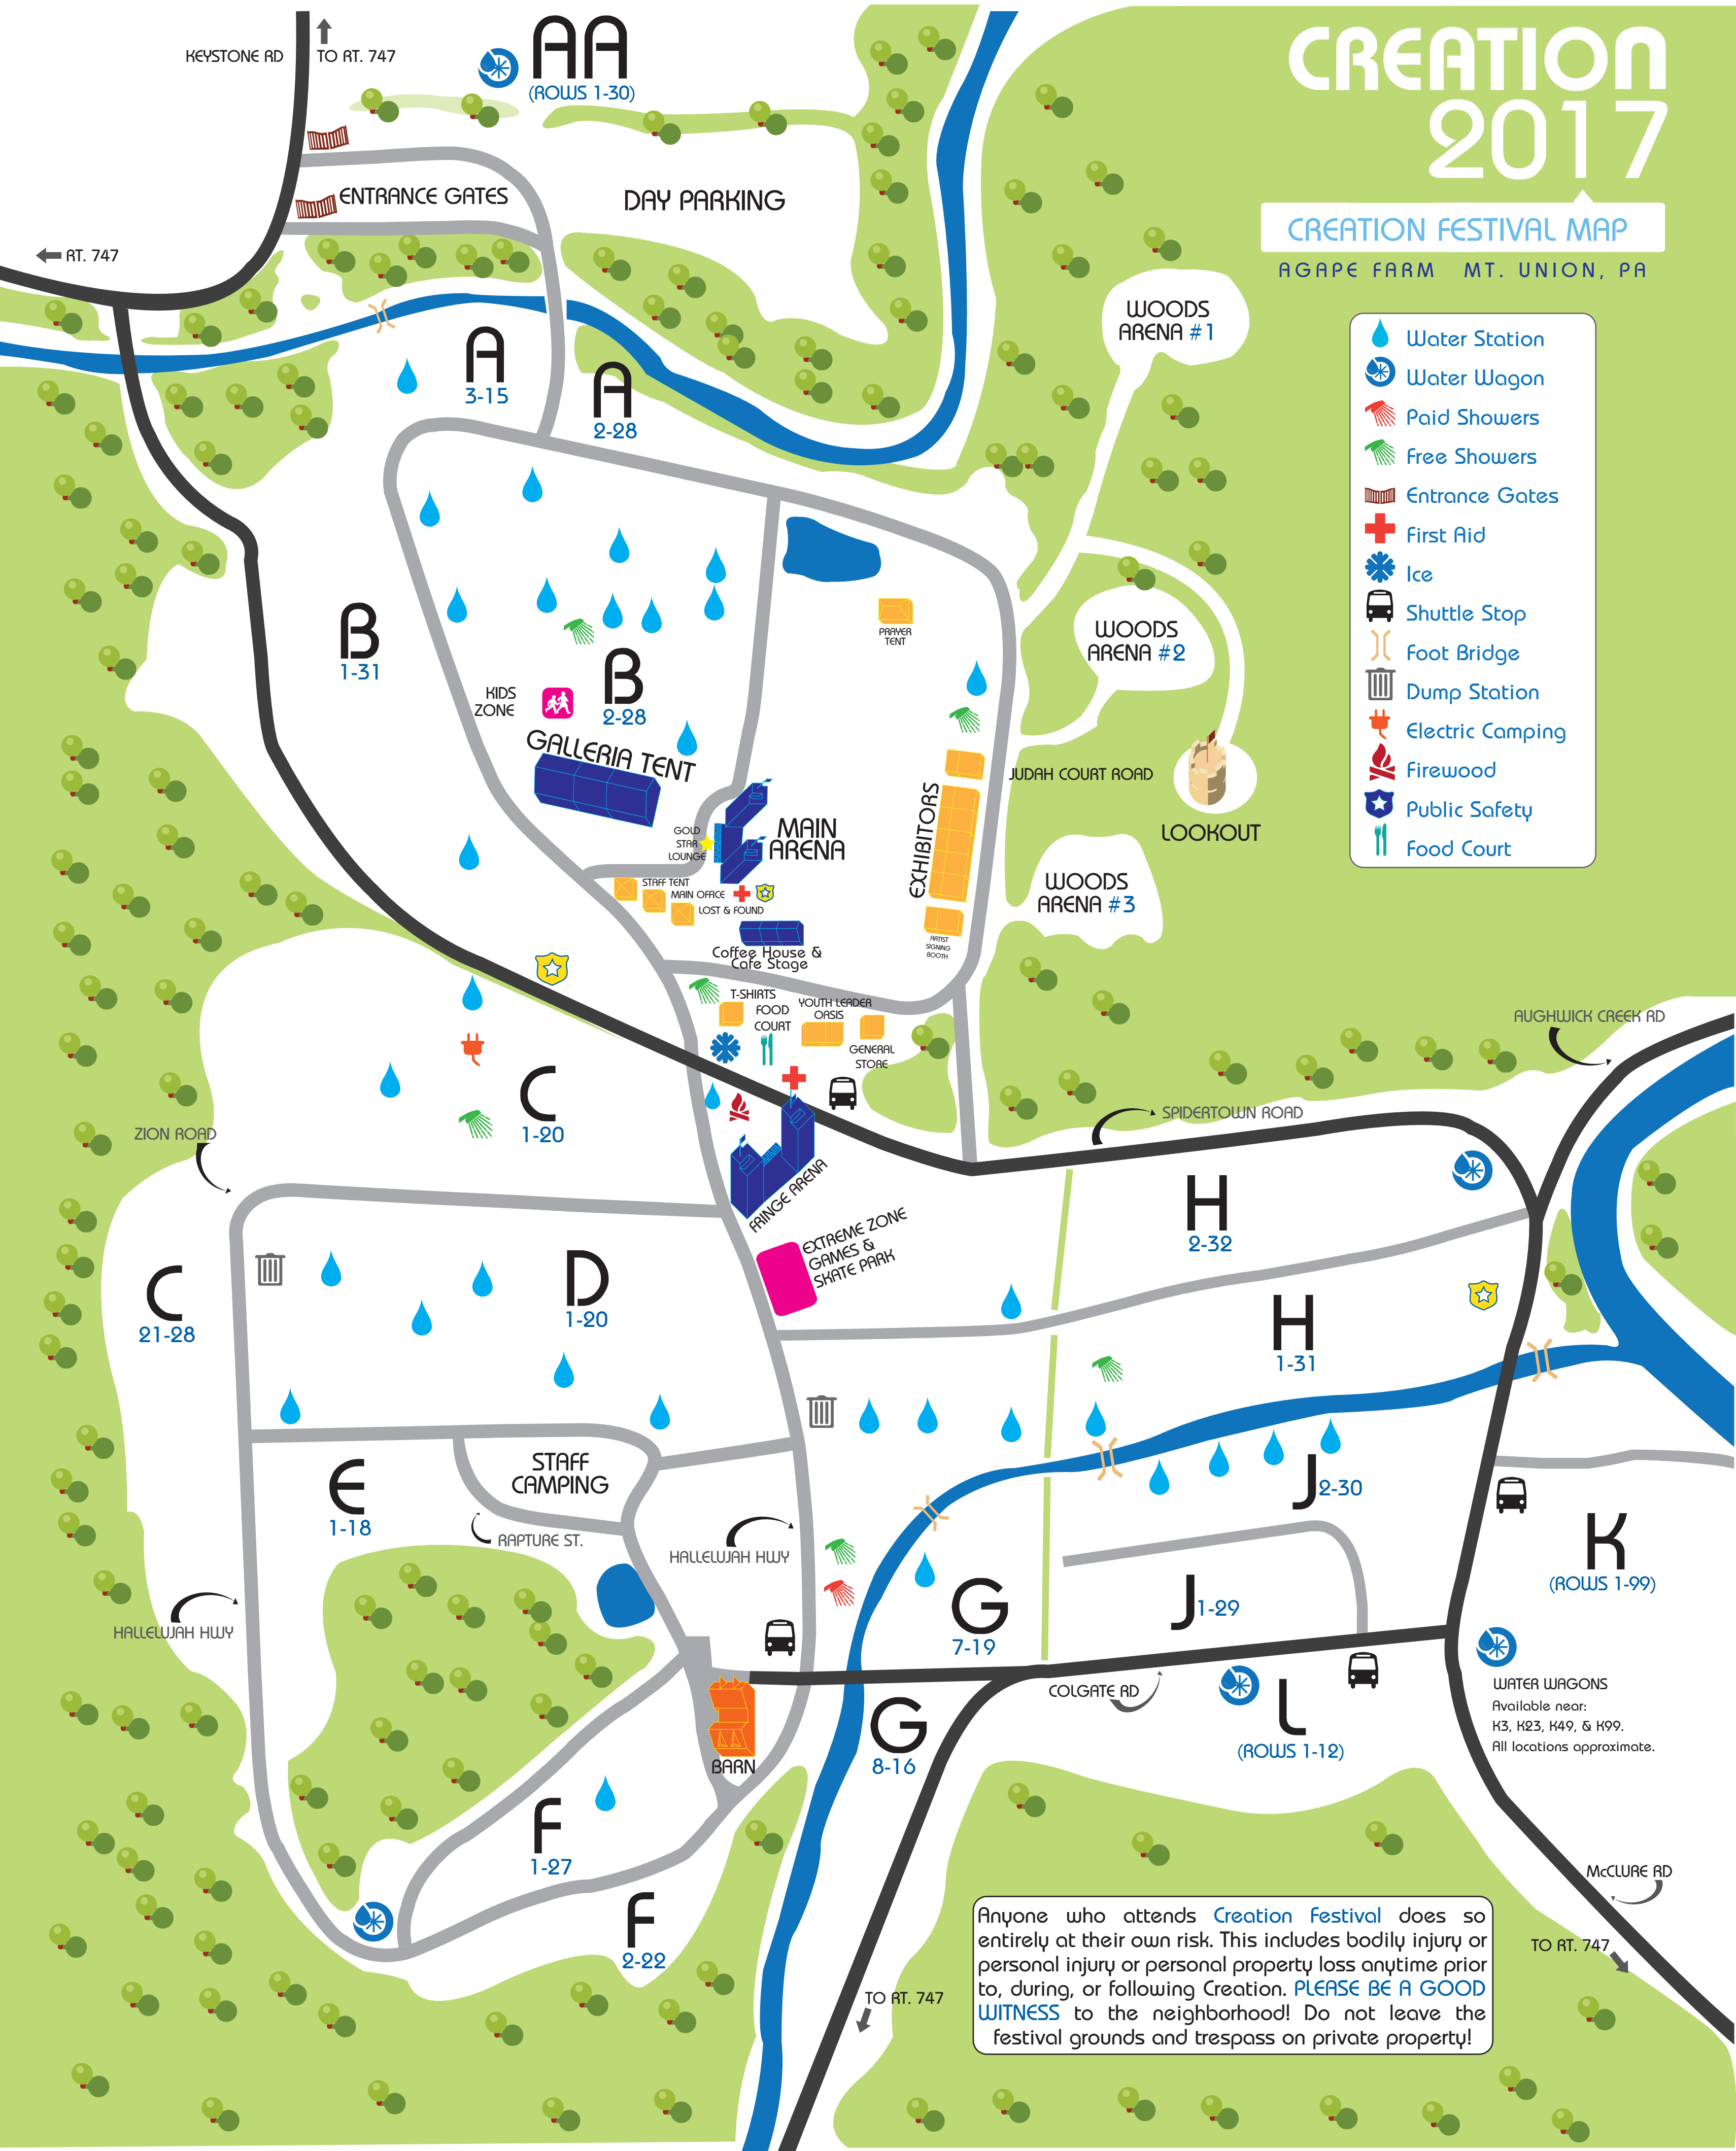

CREATION 2017

CREATION FESTIVAL MAP

AGAPE FARM MT. UNION, PA

-  Water Station
-  Water Wagon
-  Paid Showers
-  Free Showers
-  Entrance Gates
-  First Aid
-  Ice
-  Shuttle Stop
-  Foot Bridge
-  Dump Station
-  Electric Camping
-  Firewood
-  Public Safety
-  Food Court

Anyone who attends Creation Festival does so entirely at their own risk. This includes bodily injury or personal injury or personal property loss anytime prior to, during, or following Creation. **PLEASE BE A GOOD WITNESS** to the neighborhood! Do not leave the festival grounds and trespass on private property!

WATER WAGONS
Available near:
K3, K23, K49, & K99.
All locations approximate.