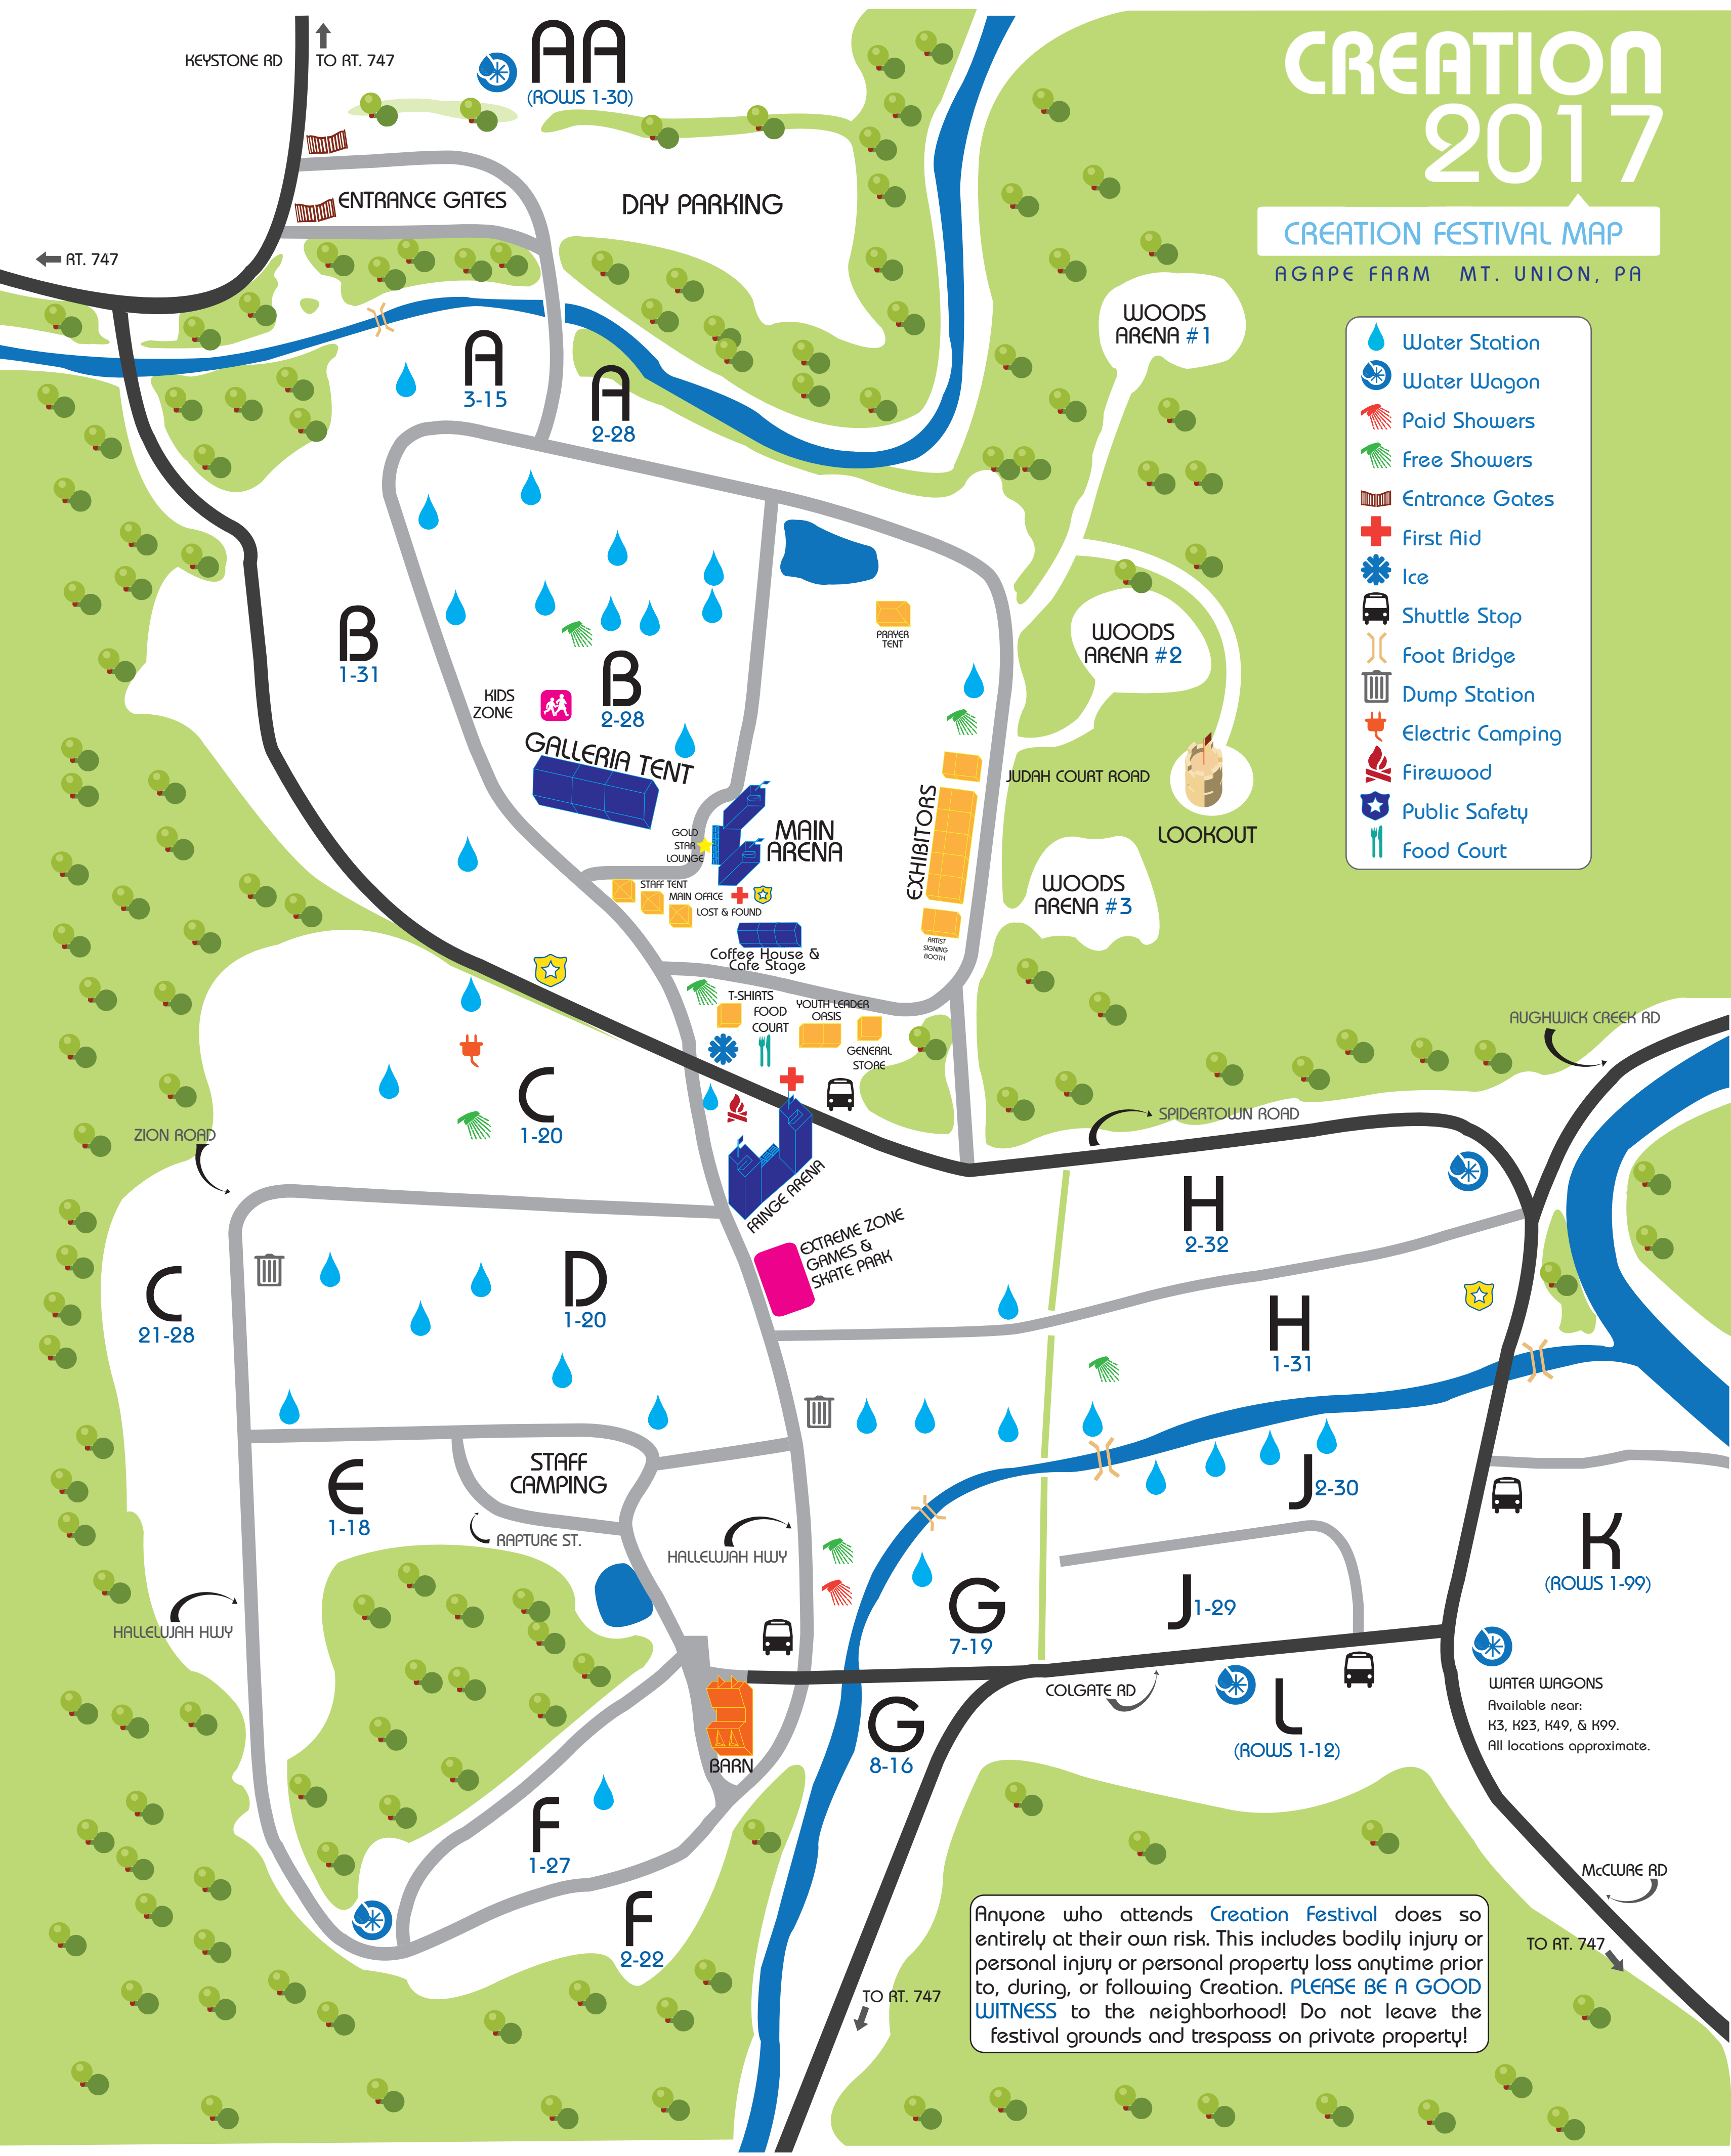

CREATION 2017

CREATION FESTIVAL MAP

AGAPE FARM MT. UNION, PA

-  Water Station
-  Water Wagon
-  Paid Showers
-  Free Showers
-  Entrance Gates
-  First Aid
-  Ice
-  Shuttle Stop
-  Foot Bridge
-  Dump Station
-  Electric Camping
-  Firewood
-  Public Safety
-  Food Court

Anyone who attends Creation Festival does so entirely at their own risk. This includes bodily injury or personal injury or personal property loss anytime prior to, during, or following Creation. **PLEASE BE A GOOD WITNESS** to the neighborhood! Do not leave the festival grounds and trespass on private property!

WATER WAGONS Available near: K3, K23, K49, & K99. All locations approximate.